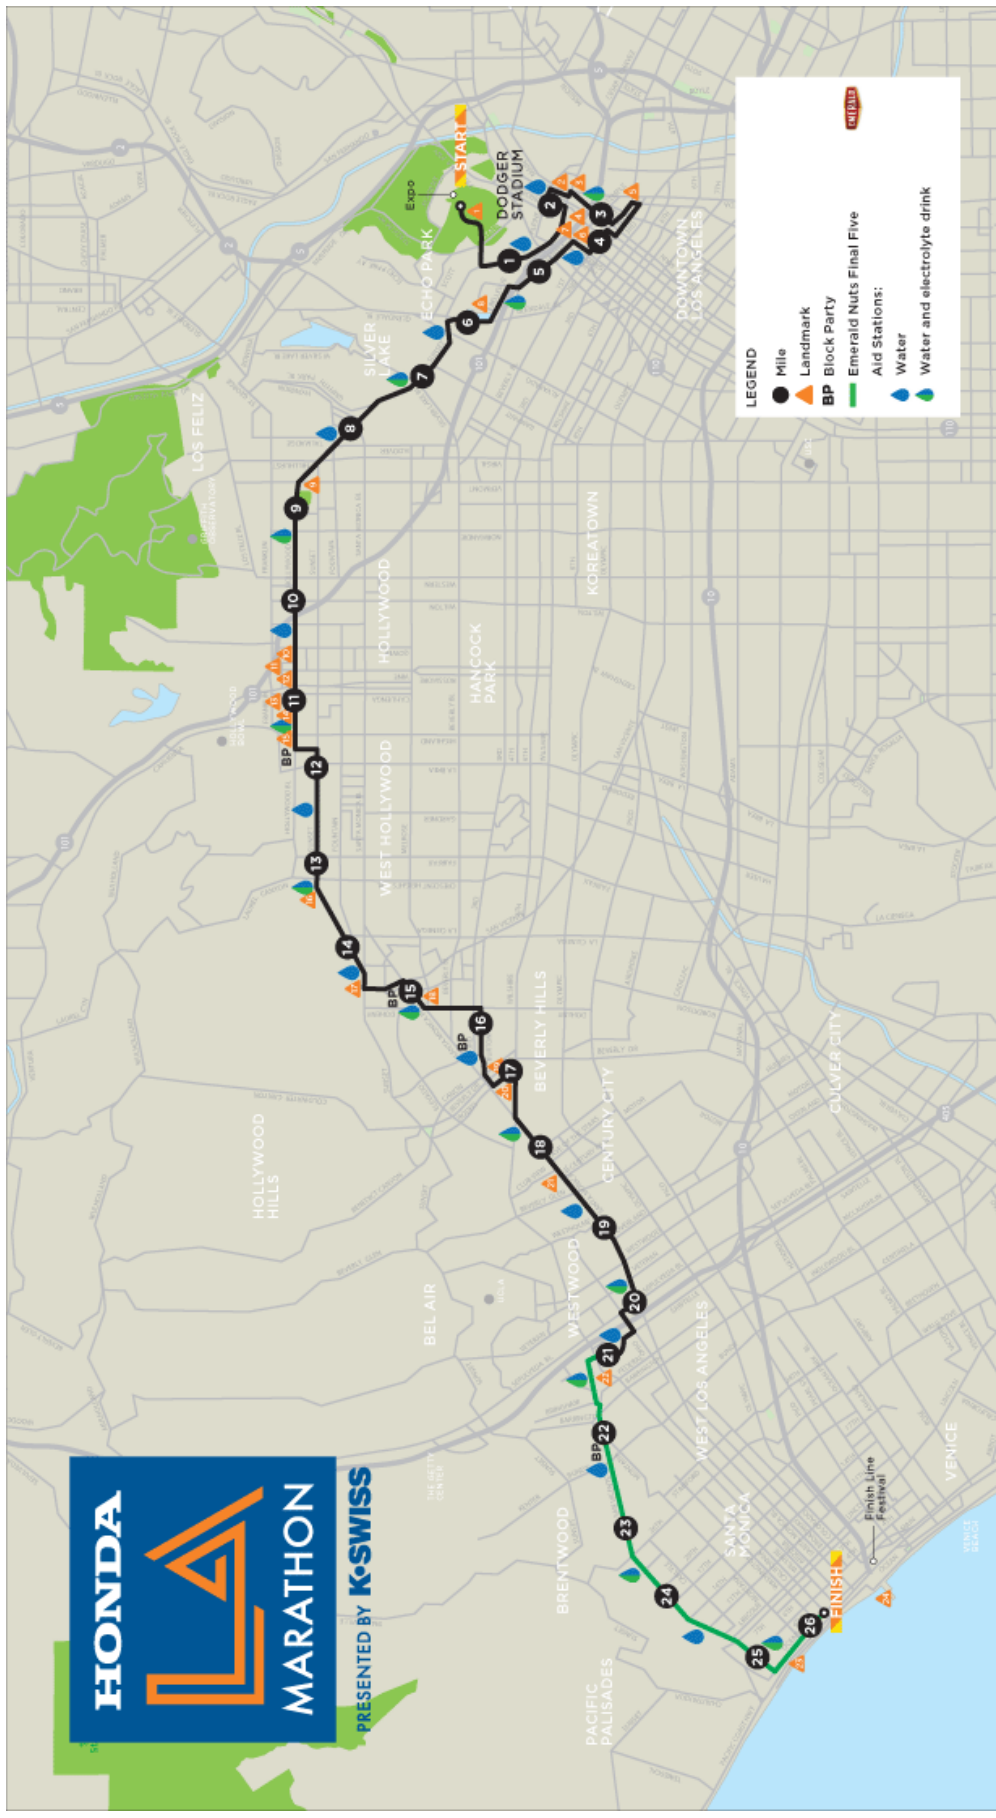

HONDA MARATHON

PRESENTED BY **KSWISS**

LEGEND

- Mile
- Landmark
- BP Block Party
- Emerald Nuts Final Five
- Aid Stations:
 - Water
 - Water and electrolyte drink

LANDMARKS

- ▲ Dodger Stadium
- ▲ Chynatown Dragon Gate
- ▲ Olvera Street
- ▲ Little Tokyo
- ▲ Cathedral of our Lady of Angels
- ▲ Dorothy Chandler Music Center
- ▲ Echo Park Lake
- ▲ Barnsball Park
- ▲ Pantages Theater
- ▲ Capitol Records Tower
- ▲ Hollywood & Vine
- ▲ Hollywood Walk of Fame
- ▲ Musso & Frank Grill
- ▲ Grauman's Chinese Theater
- ▲ Chateau Marmont
- ▲ Whiskey A Go Go
- ▲ The Troubadour
- ▲ Beverly Hills City Hall
- ▲ Rodeo Drive
- ▲ Historic Route 66
- ▲ Veterans' Administration
- ▲ Palisades Park
- ▲ Santa Monica Pier