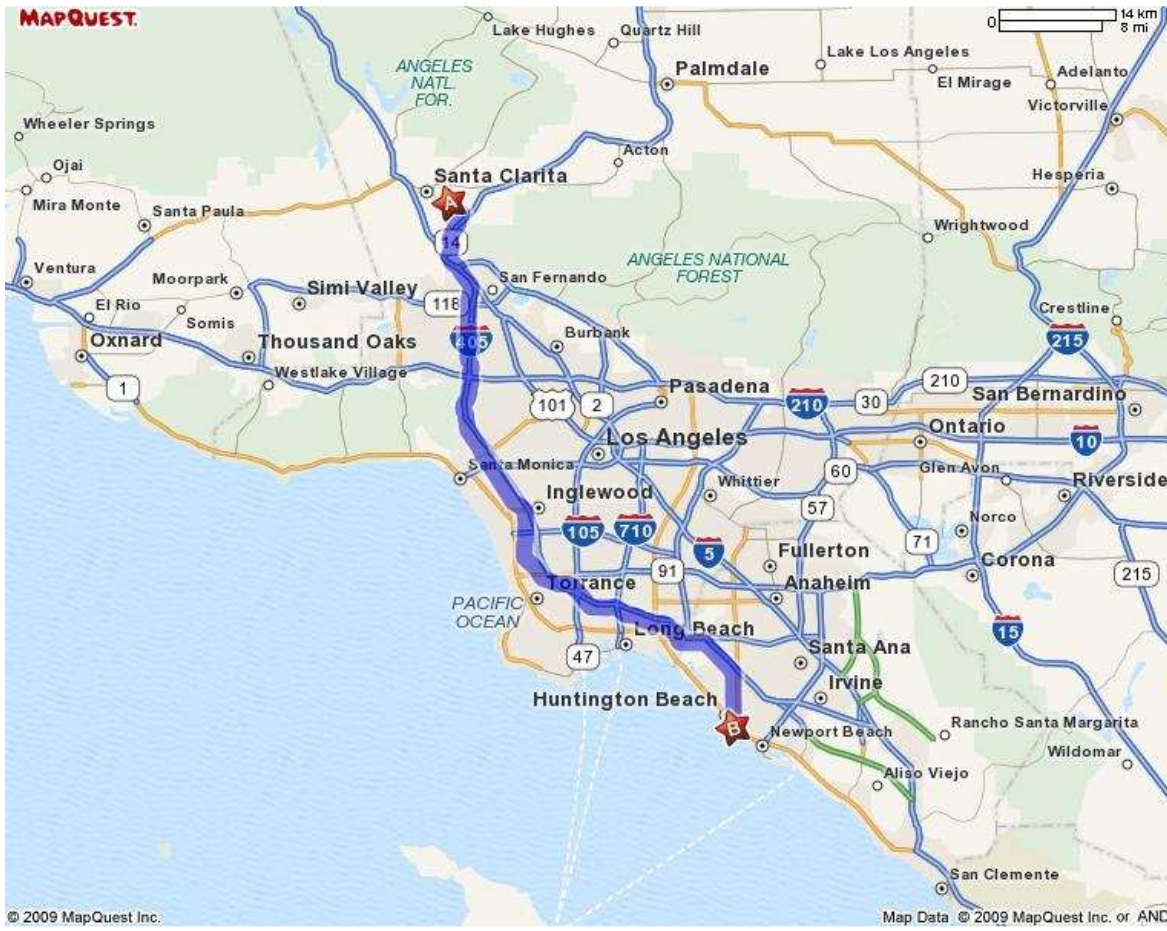

MAPQUEST.

Sorry! When printing directly from the browser your directions or map may not print correctly. For best results, try clicking the Printer-Friendly button.

A Starting Location

21515 Centre Pointe Pkwy
Santa Clarita, CA 91350-2947

B Ending Location

21100 Pacific Coast Hwy
Huntington Beach, CA 92648-5307

Total Travel Estimate: 1 hour 24 minutes / 73.66 miles Fuel Cost: [Calculate](#)

© 2009 MapQuest Inc.

Map Data © 2009 MapQuest Inc. or AND

A **21515 Centre Pointe Pkwy** [Edit](#)

Santa Clarita, CA 91350-2947

1. Start out going **SOUTHEAST** on **CENTRE POINTE PKWY** toward **SPIRIT CT.** 0.2 mi

2. **CENTRE POINTE PKWY** becomes **CENTRE POINT PKWY.** 0.5 mi

3. Turn **RIGHT** onto **GOLDEN VALLEY RD.** 1.9 mi

4. Turn **RIGHT** onto **SIERRA HWY.** 1.2 mi

- | | | | |
|---|---|---|---------|
|  |  | 5. Merge onto CA-14 S via the ramp on the LEFT toward LOS ANGELES . | 3.2 mi |
|  |  | 6. Merge onto I-5 S via the exit on the LEFT toward LOS ANGELES . | 3.9 mi |
|  |  | 7. Keep RIGHT to take I-405 S toward SANTA MONICA . | 56.1 mi |
|  | | 8. Take the BEACH BLVD/CA-39 exit, EXIT 16 , toward HUNTINGTON BEACH . | 0.1 mi |
|  | | 9. Take the ramp toward CA-39/BEACH BOULEVARD/HUNTINGTON BEACH . | 0.2 mi |
|  | | 10. Turn LEFT onto CENTER AVE . | 0.1 mi |
|  |  | 11. Turn RIGHT onto BEACH BLVD/CA-39 S . | 5.7 mi |
|  |  | 12. Turn SLIGHT RIGHT onto PACIFIC COAST HWY/CA-1 N . | 0.5 mi |
|  | | 13. 21100 PACIFIC COAST HWY is on the RIGHT . | |